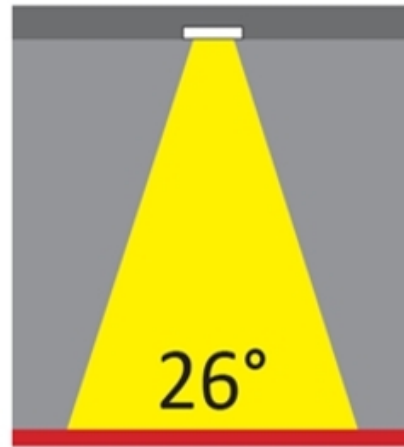

DIXIT RA8 RECESSED

A56061-

PROJECT	
TYPE	
SPECIFIER	
QUANTITY	
DATE	

RA 8 TL DIXIT LED 6.5W 550 lm				R:100%				I.Max:2958 Cd/Klm			
H[m]	D[m]	Max lux	Med lux	Alpha=26°		H[m]	D[m]	Max lux	Med lux	Beta=26°	
1.00	0.47	1508	939			1.00	0.47	1508	939		
2.00	0.94	377	235			2.00	0.94	377	235		
3.00	1.41	168	104			3.00	1.41	168	104		
4.00	1.89	94	59			4.00	1.89	94	59		
5.00	2.36	60	38			5.00	2.36	60	38		

Dimming	DP	DV	
	Phase	0-10V	
Color Temperature	27K	30K	35K
	2700K	3000K	3500K

Order Example **K°**

L5XXXXXX-DV-30K

0-10V **3000K**