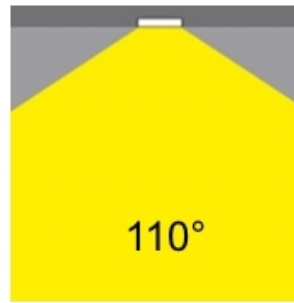

DIXIT RA16 RECESSED

A56102-

PROJECT	
TYPE	
SPECIFIER	
QUANTITY	
DATE	

RA 16 LED 18W 2400 lm				R:100%				I.Max:350 Cd/Klm			
H[m]	D[m]	Max lux	Med lux	Alpha=112°		H[m]	D[m]	Max lux	Med lux	Beta=113°	
1.00	2.99	604	145			1.00	3.07	604	145		
2.00	5.98	151	36			2.00	6.13	151	36		
3.00	8.96	67	16			3.00	9.20	67	16		
4.00	11.95	38	9			4.00	12.26	38	9		
5.00	14.94	24	6			5.00	15.33	24	6		

Dimming	DP	DV			K°
	Phase	0-10V			
Color Temperature	27K	30K	35K	40K	K°
	2700K	3000K	3500K	4000K	

Order Example **K°**
L5XXXXXX-DV-30K
0-10V
3000K