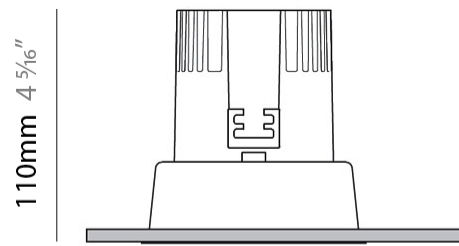

GENERAL

Series: Dixit
Subseries: Dixit RA8
Brand: Ivela
Division: Architectural
Mounting Type: Recessed
Mounting Location: Ceiling
Subcategory: Downlight

PHYSICAL

Shape: Round
Diameter (mm): 96
Diameter (in): 3 3/4
Height (mm): 110
Height (in): 4 5/16
Min. Recessing Depth (mm): 150
Min. Recessing Depth (in): 5 7/8
Light Distribution: Direct
Weight (kg): 0.4
Weight (lbs): 0.88
Diffuser: Clear Polycarbonate
Fixture Finish: MWH
Fixture Material: Aluminum Die Cast
Cut-out Measurements: 92mm / 3 5/8"

ELECTRICAL

Lamp Type: LED
Total Output Wattage (W): 9 / 12
Dimming: Tri-Mode (Non-Dimming and Phase Dimming (120Vac only) and 0-10V Dimming)
Driver Included: No
Driver Location: Recessed Housing
Driver Type: Constant Current - Universal
Driver Class: Class 2
Input Voltage (V): 120 - 277
Constant Current (MA): 250 / 350

LED

Number of LEDs: 1
Color Temperature (°K): 2700 / 3000
Max. Delivered Lumen (lm): 1096 / 1447
CRI: >80 CRI
Efficiency (%): 87.7
Lamp Life (hrs): 50000
Upon Request: 3500K upon request

OPTICAL

Optic°: 26
Beam Angle: Symmetric
Adjustability: Fixed
Upon Request: Optic 45° (mirror-metallized) / 65° (white)

RATINGS AND CERTIFICATIONS

Certified By: Certified for North American Standards
IP rating: IP44
IK Rating: IK08

PROJECT	_____
TYPE	_____
SPECIFIER	_____
QUANTITY	_____
DATE	_____