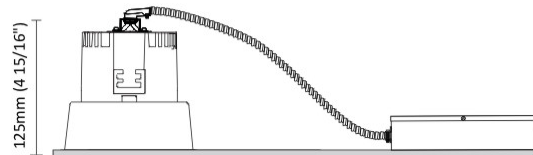

GENERAL

Series: Dixit
Subseries: Dixit RA8
Brand: Ivela
Division: Architectural
Mounting Type: Recessed
Mounting Location: Ceiling
Subcategory: Downlight

PHYSICAL

Shape: Round
Diameter (mm): 96
Diameter (in): 3 ¾
Height (mm): 85
Height (in): 3 ⅜
Min. Recessing Depth (mm): 125
Min. Recessing Depth (in): 4 15/16
Light Distribution: Direct
Weight (kg): 0.3
Weight (lbs): 0.66
Diffuser: Clear Polycarbonate
Fixture Finish: MWH
Fixture Material: Aluminum Die Cast
Cut-out Measurements: 92mm / 3 5/8"

ELECTRICAL

Lamp Type: LED
Total Output Wattage (W): 5.5 / 8.5
Dimming: Tri-Mode (Non-Dimming and Phase Dimming (120Vac only) and 0-10V Dimming)
Driver Included: No
Driver Location: Recessed Housing
Driver Type: Constant Current - Universal
Driver Class: Class 2
Input Voltage (V): 120 - 277
Constant Current (MA): 350 / 500

LED

Number of LEDs: 1
Color Temperature (°K): 2700 / 3000
Max. Delivered Lumen (lm): 501 / 638
CRI: >90 CRI
Efficiency (%): 87.7
Lamp Life (hrs): 50000
Upon Request: 3500K upon request

OPTICAL

Optic°: 26
Beam Angle: Symmetric
Adjustability: Fixed
Upon Request: Optic 45° (mirror-metallized) / 65° (white)

RATINGS AND CERTIFICATIONS

Certified By: Certified for North American Standards
IP rating: IP44
IK Rating: IK08